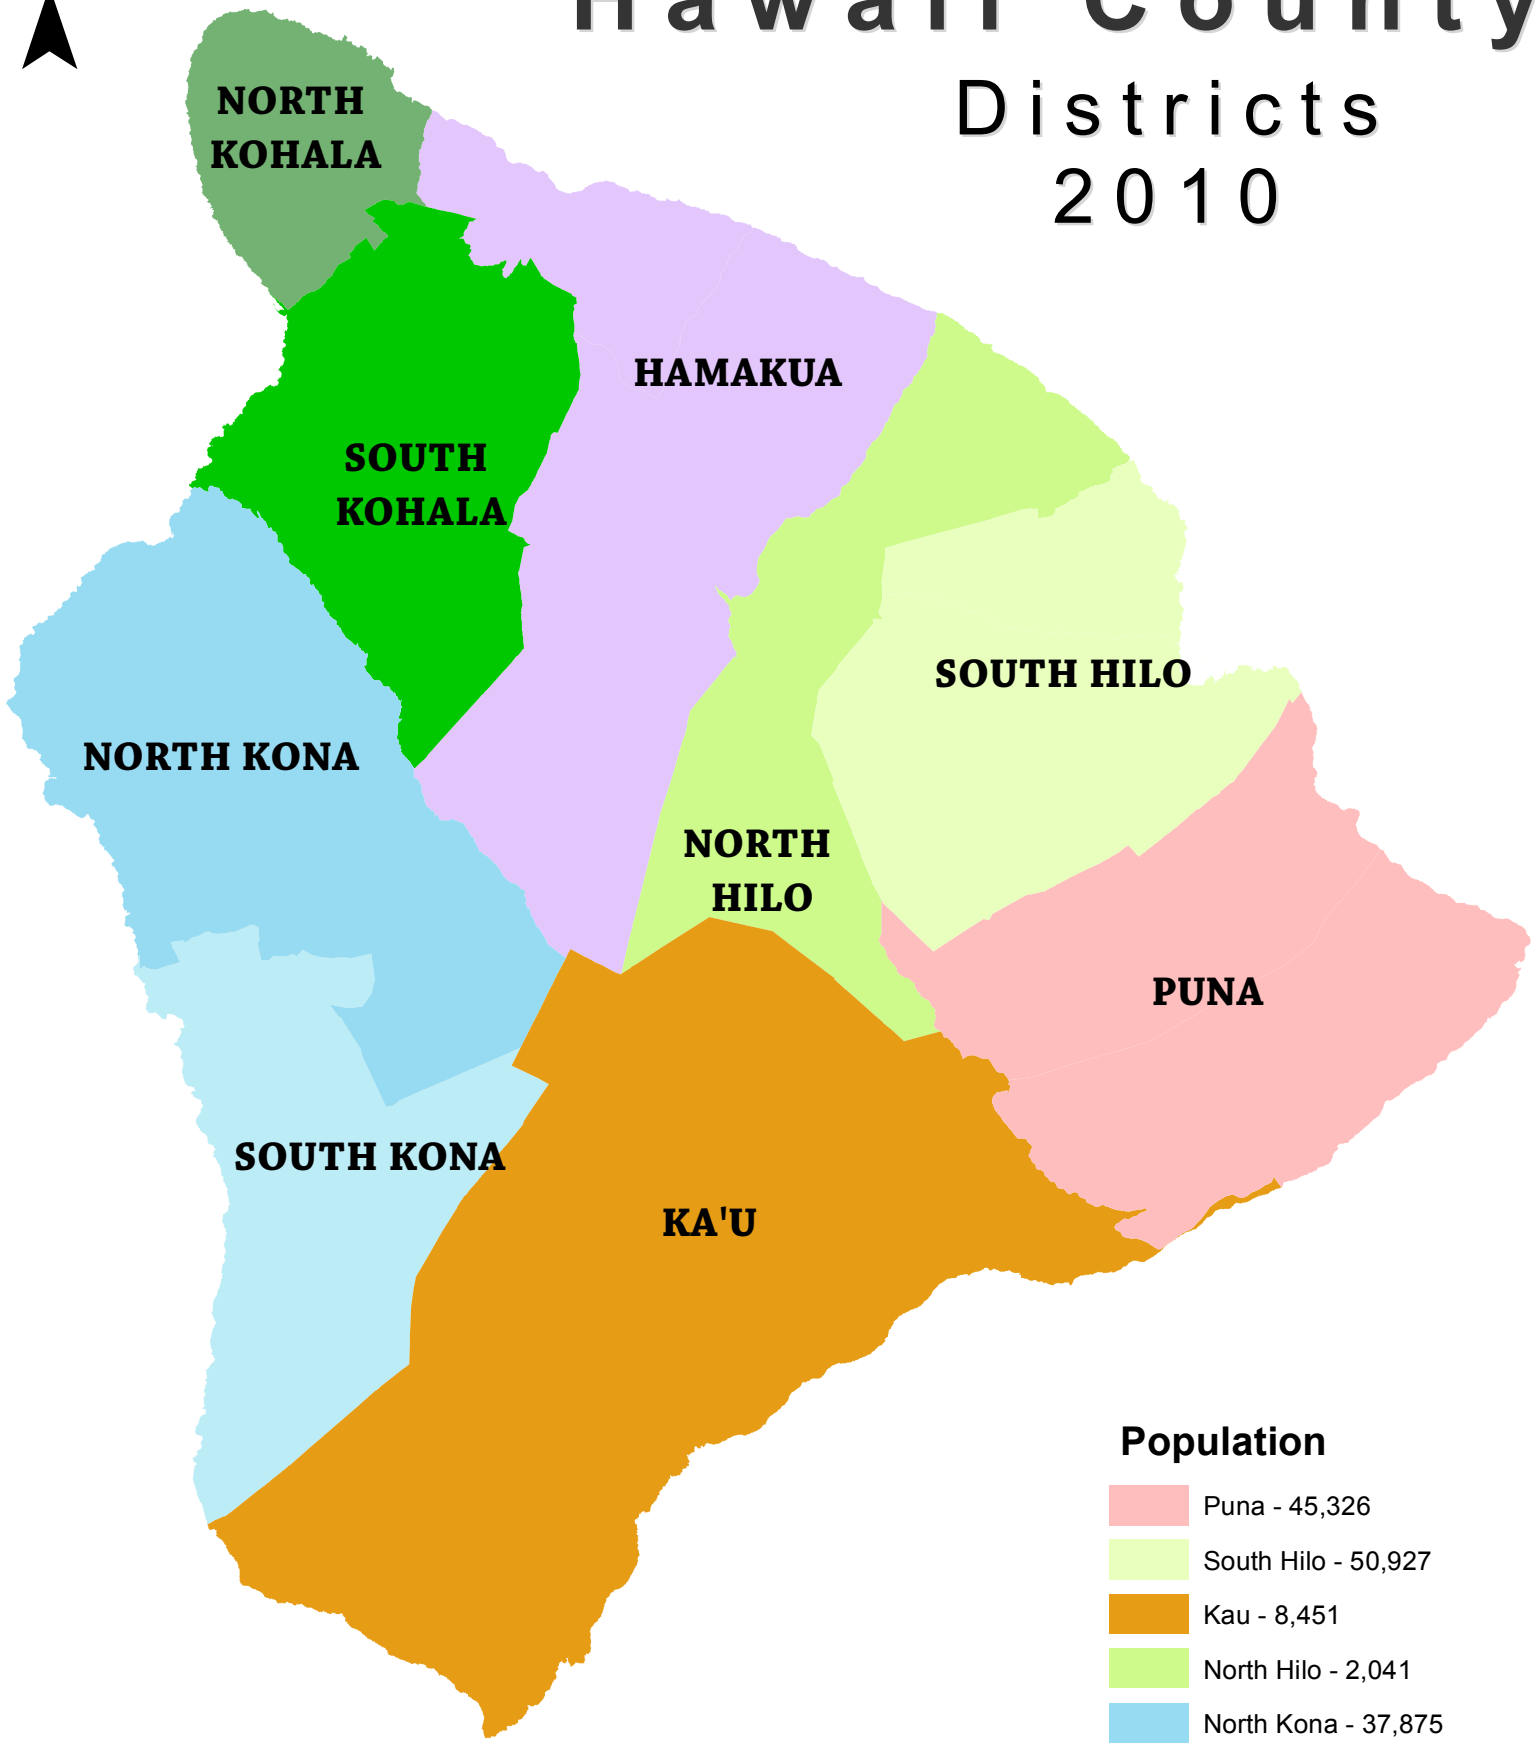

Hawaii County

Districts 2010

Population

	Puna - 45,326
	South Hilo - 50,927
	Kau - 8,451
	North Hilo - 2,041
	North Kona - 37,875
	South Kona - 9,997
	South Kohala - 17,627
	North Kohala - 6,322
	Hamakua - 6,513

Map by North Hawaii Outcomes Project - October 2011
Source: U.S. Census Bureau, 2010 Census Redistricting Data
(Public Law 94-171) Summary File Table P1(02.24.11)