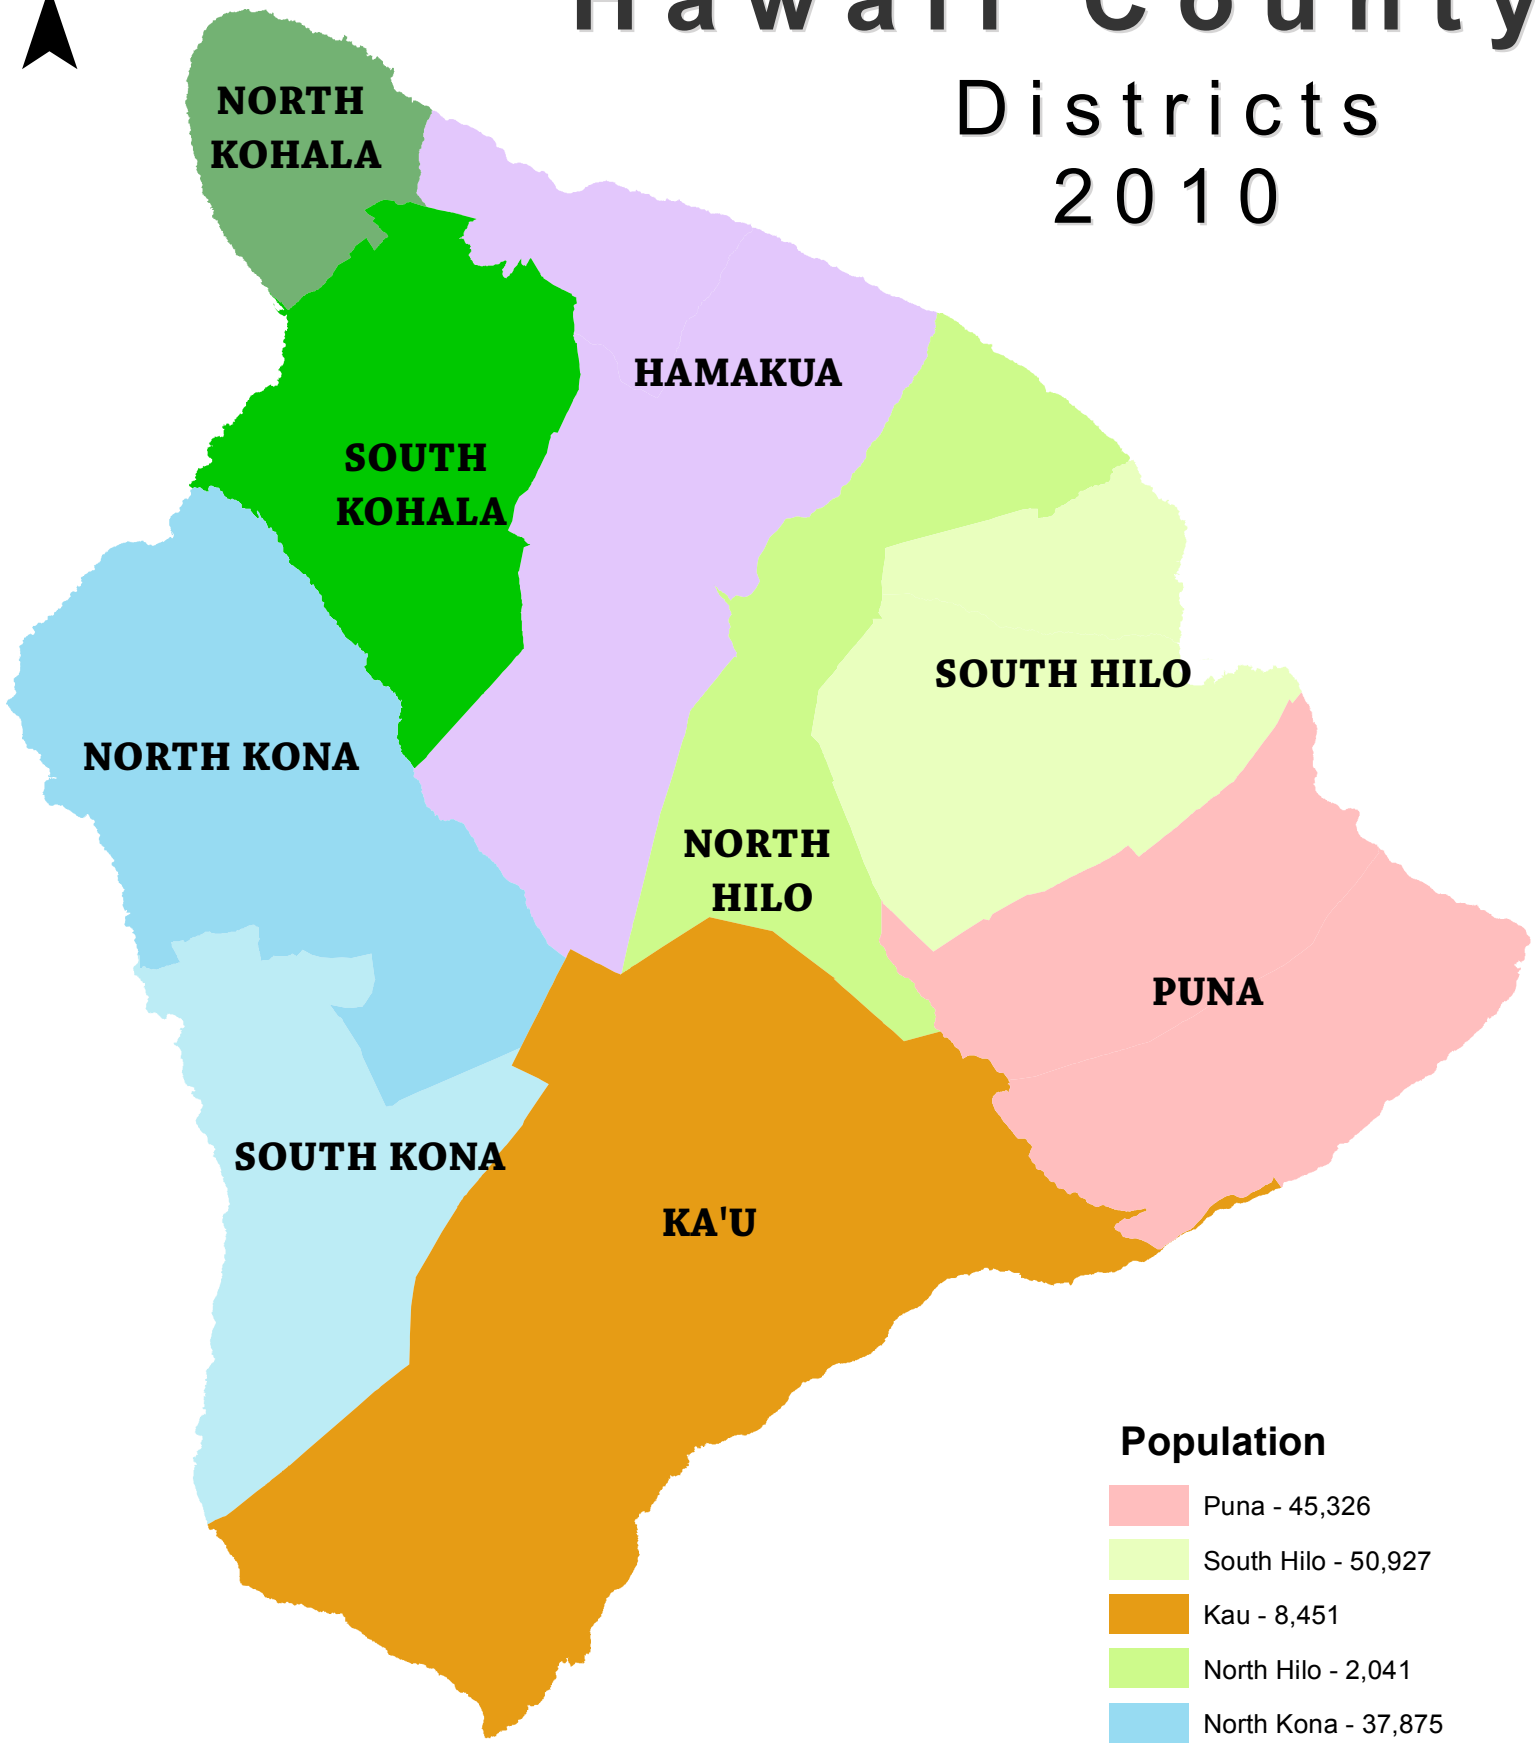

# Hawaii County

## Districts 2010

### Population

	Puna - 45,326
	South Hilo - 50,927
	Kau - 8,451
	North Hilo - 2,041
	North Kona - 37,875
	South Kona - 9,997
	South Kohala - 17,627
	North Kohala - 6,322
	Hamakua - 6,513

Map by North Hawaii Outcomes Project - October 2011  
Source: U.S. Census Bureau, 2010 Census Redistricting Data  
(Public Law 94-171) Summary File Table P1(02.24.11)