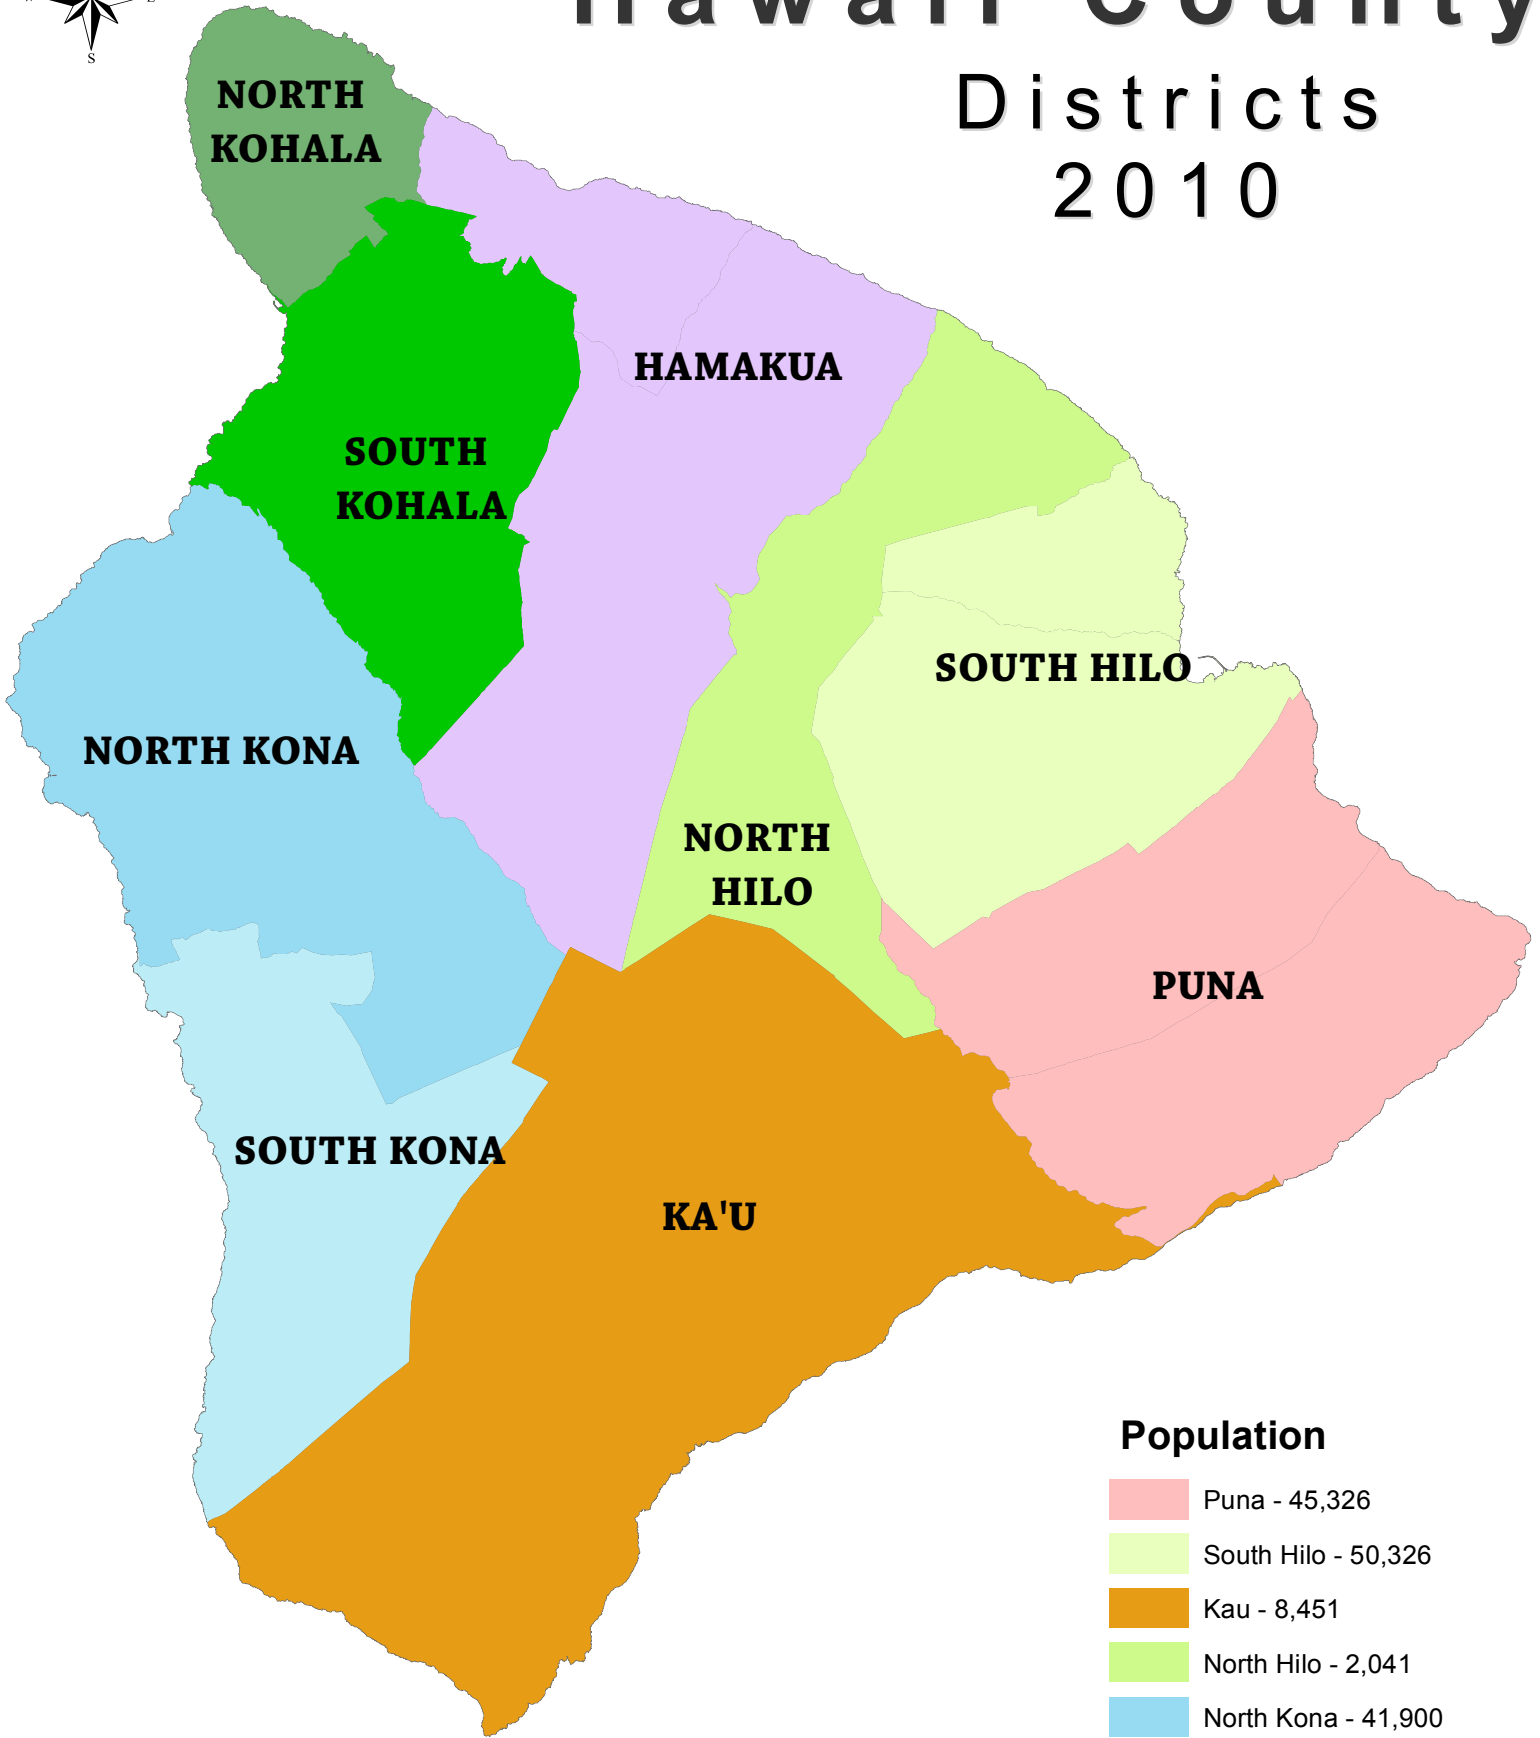

Hawaii County

Districts 2010

Population

	Puna - 45,326
	South Hilo - 50,326
	Kau - 8,451
	North Hilo - 2,041
	North Kona - 41,900
	South Kona - 5,972
	South Kohala - 17,627
	North Kohala - 6,322
	Hamakua - 6,513

Map by North Hawaii Outcomes Project - August 2011

Source: U.S. Census Bureau, 2010 Census Redistricting Data